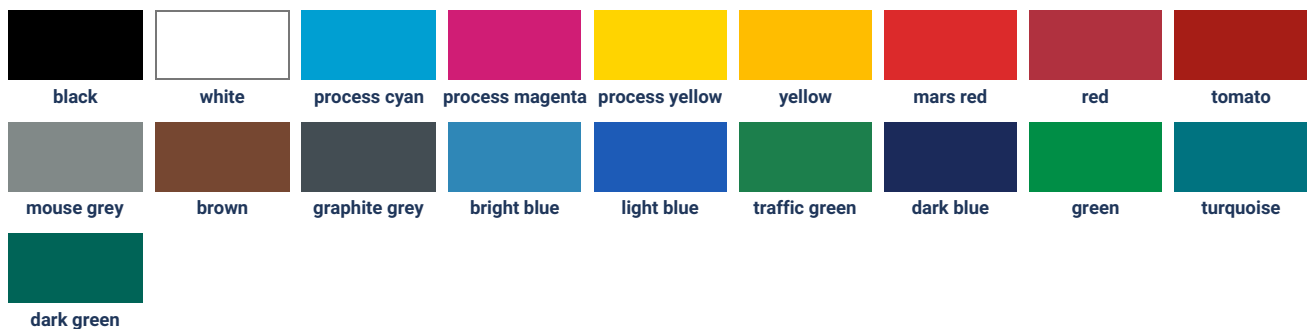

Color Chart

K 200 Wax/Resin flat head

K 200 metal Wax/Resin flat head

R 200 Wax/Resin flat head

K 2000 Wax/Resin flat head

K 300 Wax/Resin flat head

K 305 Wax/Resin flat head

K 500 Resin flat head

Resin metal Resin flat head

K 501 Resin flat head

Color Chart

K 700
Wax/Resin
near edge