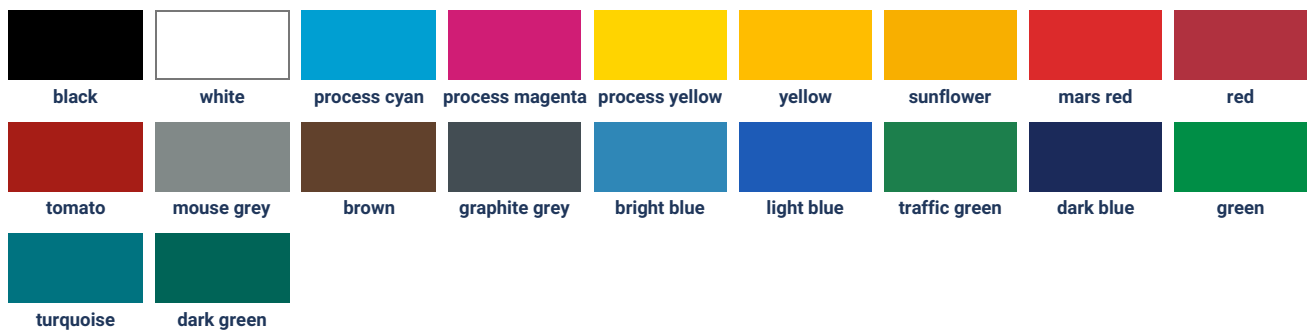

K 500 Resin flat head