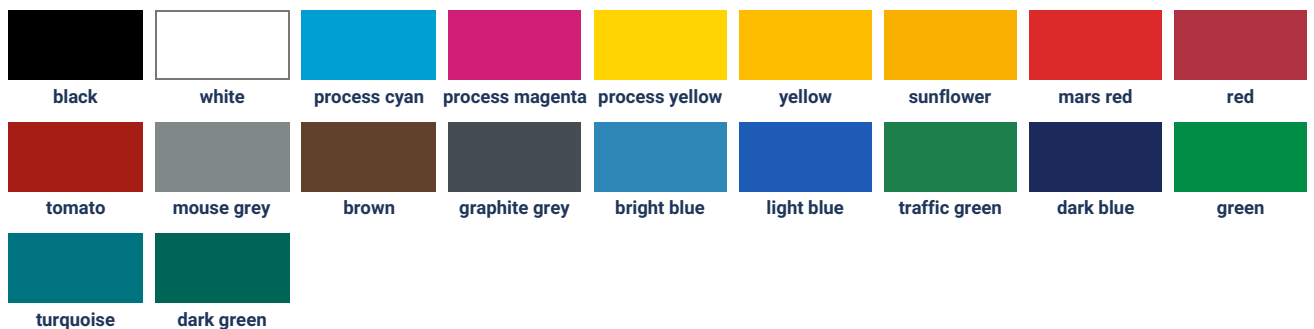

Color Chart

K 200 Wax/Resin flat head

K 200 metal Wax/Resin flat head

R 200 Wax/Resin flat head

K 2000 Wax/Resin flat head

K 300 Wax/Resin flat head

K 305 Wax/Resin flat head

K 500 Resin flat head

K 501 Resin flat head

Resin metal Resin flat head

Color Chart

K 700
Wax/Resin
near edge

K 700 silver
Wax/Resin
near edge

K 700 white
Wax/Resin
near edge