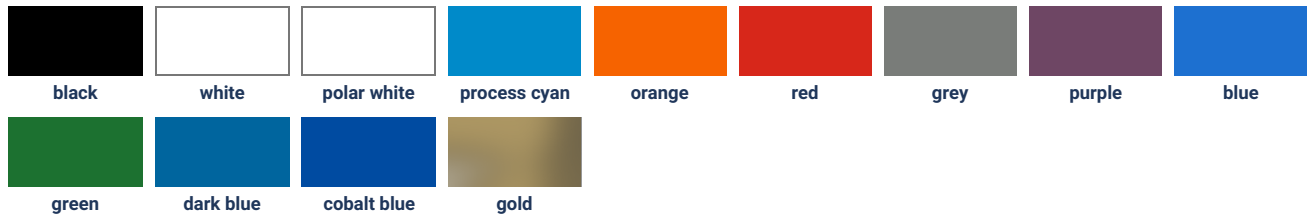

Color Chart

K 200 Wax/Resin flat head

K 200 metal Wax/Resin flat head

R 200 Wax/Resin flat head

K 2000 Wax/Resin flat head

K 300 Wax/Resin flat head

K 305 Wax/Resin flat head

K 500 Resin flat head

K 501 Resin flat head

Resin metal Resin flat head

Color Chart

K 700
Wax/Resin
near edge

K 700 silver
Wax/Resin
near edge

K 700 white
Wax/Resin
near edge