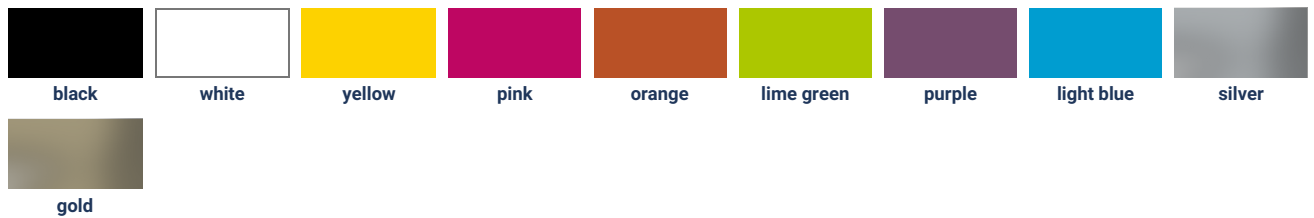

Color Chart

K 200 Wax/Resin flat head

K 200 metal Wax/Resin flat head

R 200 Wax/Resin flat head

K 2000 Wax/Resin flat head

K 300 Wax/Resin flat head

K 305 Wax/Resin flat head

K 500 Resin flat head

Resin metal Resin flat head

K 501 Resin flat head

Color Chart

K 700
Wax/Resin
near edge