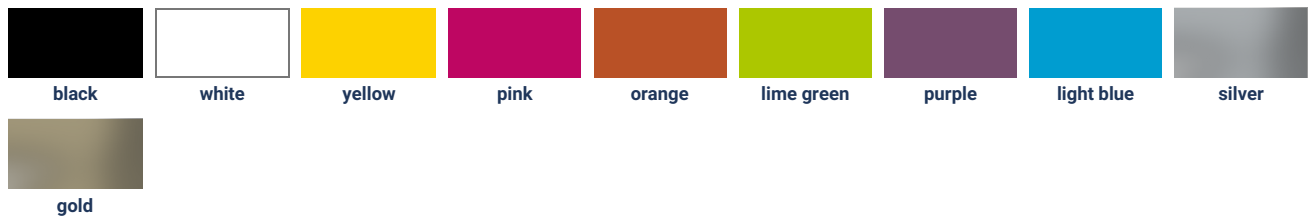

Color Chart

K 200 Wax/Resin flat head

K 200 metal Wax/Resin flat head

R 200 Wax/Resin flat head

K 2000 Wax/Resin flat head

K 300 Wax/Resin flat head

K 305 Wax/Resin flat head

K 500 Resin flat head

K 501 Resin flat head

Resin metal Resin flat head

Color Chart

K 700
Wax/Resin
near edge

K 700 silver
Wax/Resin
near edge

K 700 white
Wax/Resin
near edge